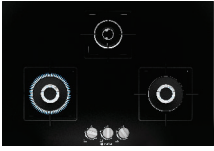

True AL 2D Hobs

"EOL

PND7B6B10I - ₹29,490

75*cm | True AL 2D | Aluminium Burners

Key Features:

- Glass gas hob | 1 wok burner: 4KW
- Flame failure safety device on all burners
- Enamelled pan supports
- Dimensions (HxWxD)(mm):
  56 x 752 x 520
- Cut out dimensions (HxWxD)(mm):
  45 x 560-562 x 480-492