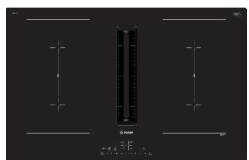

The 2-in-1 Cooktop With Integrated Ventilation

"EOL

PVQ811F15E - ₹2,72,990

80*cm | Induction Cooktop with Integrated Ventilation System

Key Features:

- Extraction Rate: 622 m³/h
- Noise levels (min/max) 42dB / 69dB
- Induction cooktop with fully integrated high-performance downdraft extractor
- Powerful drainage system for spillages that exceed 200ml of liquids
- Appliance Dimension (HxWxD)(mm): 223 x 802 x 522
- Cutout Dimension (HxWxD)(mm): 223 x 750 x 490 - 490