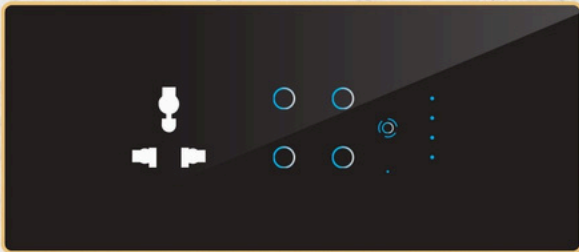

www.touchwoodinteriors.in

**TOUCHWOOD DESIGNS COLLABORATION
WITH DVE AUTOMATION**

Brighten up your home with a Touch of COLOR.

Color is the latest in Home automation technology, and it's the best smart touch panel available in India. With its sleek design and advanced functionality, Color is a game-changer in the world of home automation with RGB LED colors to customize your Touch switch. You can adjust the saturation and brightness of any color to create your perfect shade. And with the ability to set cool icons for your switches, you can truly make it your own.

AVAILABLE PLATE COLORS

AVAILABLE EDGE COLORS

EDGE

Edge Touch switches are made from premium materials like Acrylic and Glass Sleek Design with chrome finish border and also come in a variety of finishes, making them the perfect addition to any home or office décor. They are also highly durable and long-lasting, ensuring you get years of reliable and consistent performance.

AVAILABLE PLATE COLORS

BLACK GREY WHITE

AVAILABLE EDGE COLORS

SILVER BLACK GOLD ROSE GOLD

AI EDGE

Edge Touch switches are made from premium materials like Acrylic and Glass Sleek Design with chrome finish border and also come in a variety of finishes, making them the perfect addition to any home or office décor. They are also highly durable and long-lasting, ensuring you get years of reliable and consistent performance.