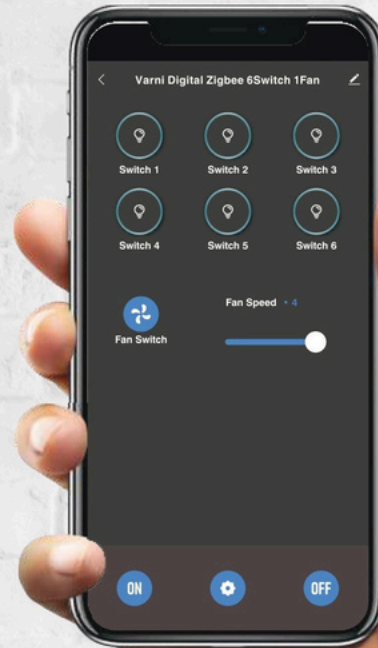

- 1 Select your panel
- 2 Select your material
- 3 Select your module size
- 4 Select your accessories
- 5 Select your icons
- 6 Select your panel colour
- 7 Select your frame colour

**Create your own Touch Panel
online with simple steps**

REMOTE CONTROLLER

SMART APP

Our Touch switches are also designed to provide you with maximum convenience and security. You can easily

control your lights from anywhere, using your smart phone or tablet, ensuring you always come home to a welcoming and well-lit space.