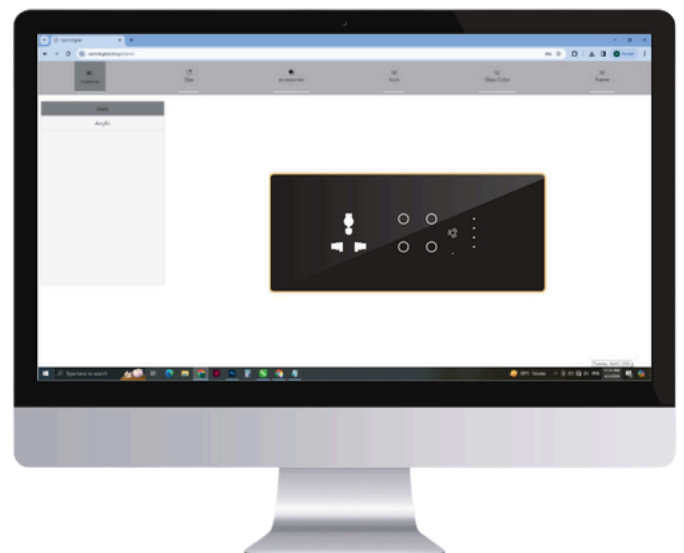

AVAILABLE PLATE COLORS

BLACK GREY WHITE

AVAILABLE EDGE COLORS

SILVER BLACK GOLD ROSE GOLD

AI EDGE

Edge Touch switches are made from premium materials like Acrylic and Glass Sleek Design with chrome finish border and also come in a variety of finishes, making them the perfect addition to any home or office décor. They are also highly durable and long-lasting, ensuring you get years of reliable and consistent performance.

- 1 Select your panel
- 2 Select your material
- 3 Select your module size
- 4 Select your accessories
- 5 Select your icons
- 6 Select your panel colour
- 7 Select your frame colour

**Create your own Touch Panel
online with simple steps**