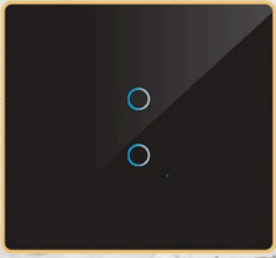

www.touchwoodinteriors.in

**TOUCHWOOD DESIGNS COLLABORATION
WITH DVE AUTOMATION**

Brighten up your home with a Touch of COLOR.

Color is the latest in Home automation technology, and it's the best smart touch panel available in India. With its sleek design and advanced functionality, Color is a game-changer in the world of home automation with RGB LED colors to customize your Touch switch. You can adjust the saturation and brightness of any color to create your perfect shade. And with the ability to set cool icons for your switches, you can truly make it your own.

AVAILABLE PLATE COLORS

AVAILABLE EDGE COLORS

EDGE

Edge Touch switches are made from premium materials like Acrylic and Glass Sleek Design with chrome finish border and also come in a variety of finishes, making them the perfect addition to any home or office décor. They are also highly durable and long-lasting, ensuring you get years of reliable and consistent performance.

AVAILABLE PLATE COLORS

BLACK GREY WHITE

AVAILABLE EDGE COLORS

SILVER BLACK GOLD ROSE GOLD

AI EDGE

Edge Touch switches are made from premium materials like Acrylic and Glass Sleek Design with chrome finish border and also come in a variety of finishes, making them the perfect addition to any home or office décor. They are also highly durable and long-lasting, ensuring you get years of reliable and consistent performance.