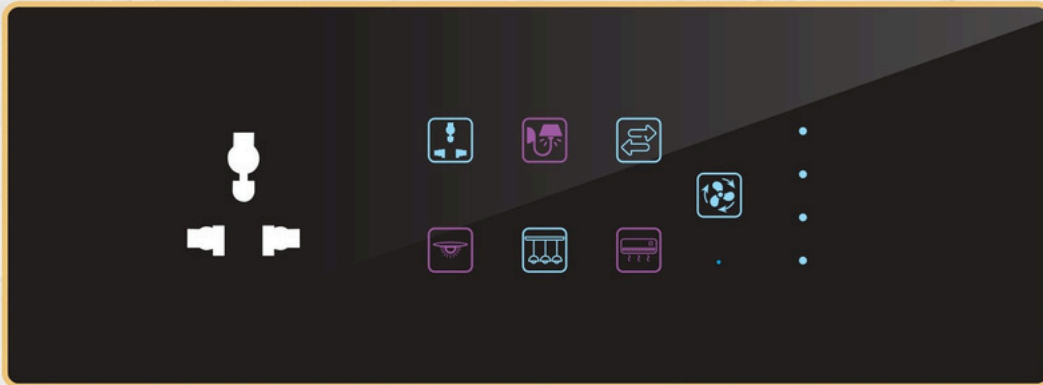

www.touchwoodinteriors.in

**TOUCHWOOD DESIGNS COLLABORATION
WITH DVE AUTOMATION**

Brighten up your home with a Touch of COLOR.

Color is the latest in Home automation technology, and it's the best smart touch panel available in India. With its sleek design and advanced functionality, Color is a game-changer in the world of home automation with RGB LED colors to customize your Touch switch. You can adjust the saturation and brightness of any color to create your perfect shade. And with the ability to set cool icons for your switches, you can truly make it your own.

AVAILABLE PLATE COLORS

AVAILABLE EDGE COLORS

EDGE

Edge Touch switches are made from premium materials like Acrylic and Glass Sleek Design with chrome finish border and also come in a variety of finishes, making them the perfect addition to any home or office décor. They are also highly durable and long-lasting, ensuring you get years of reliable and consistent performance.

AVAILABLE PLATE COLORS

BLACK GREY WHITE

AVAILABLE EDGE COLORS

SILVER BLACK GOLD ROSE GOLD

AI EDGE

Edge Touch switches are made from premium materials like Acrylic and Glass Sleek Design with chrome finish border and also come in a variety of finishes, making them the perfect addition to any home or office décor. They are also highly durable and long-lasting, ensuring you get years of reliable and consistent performance.