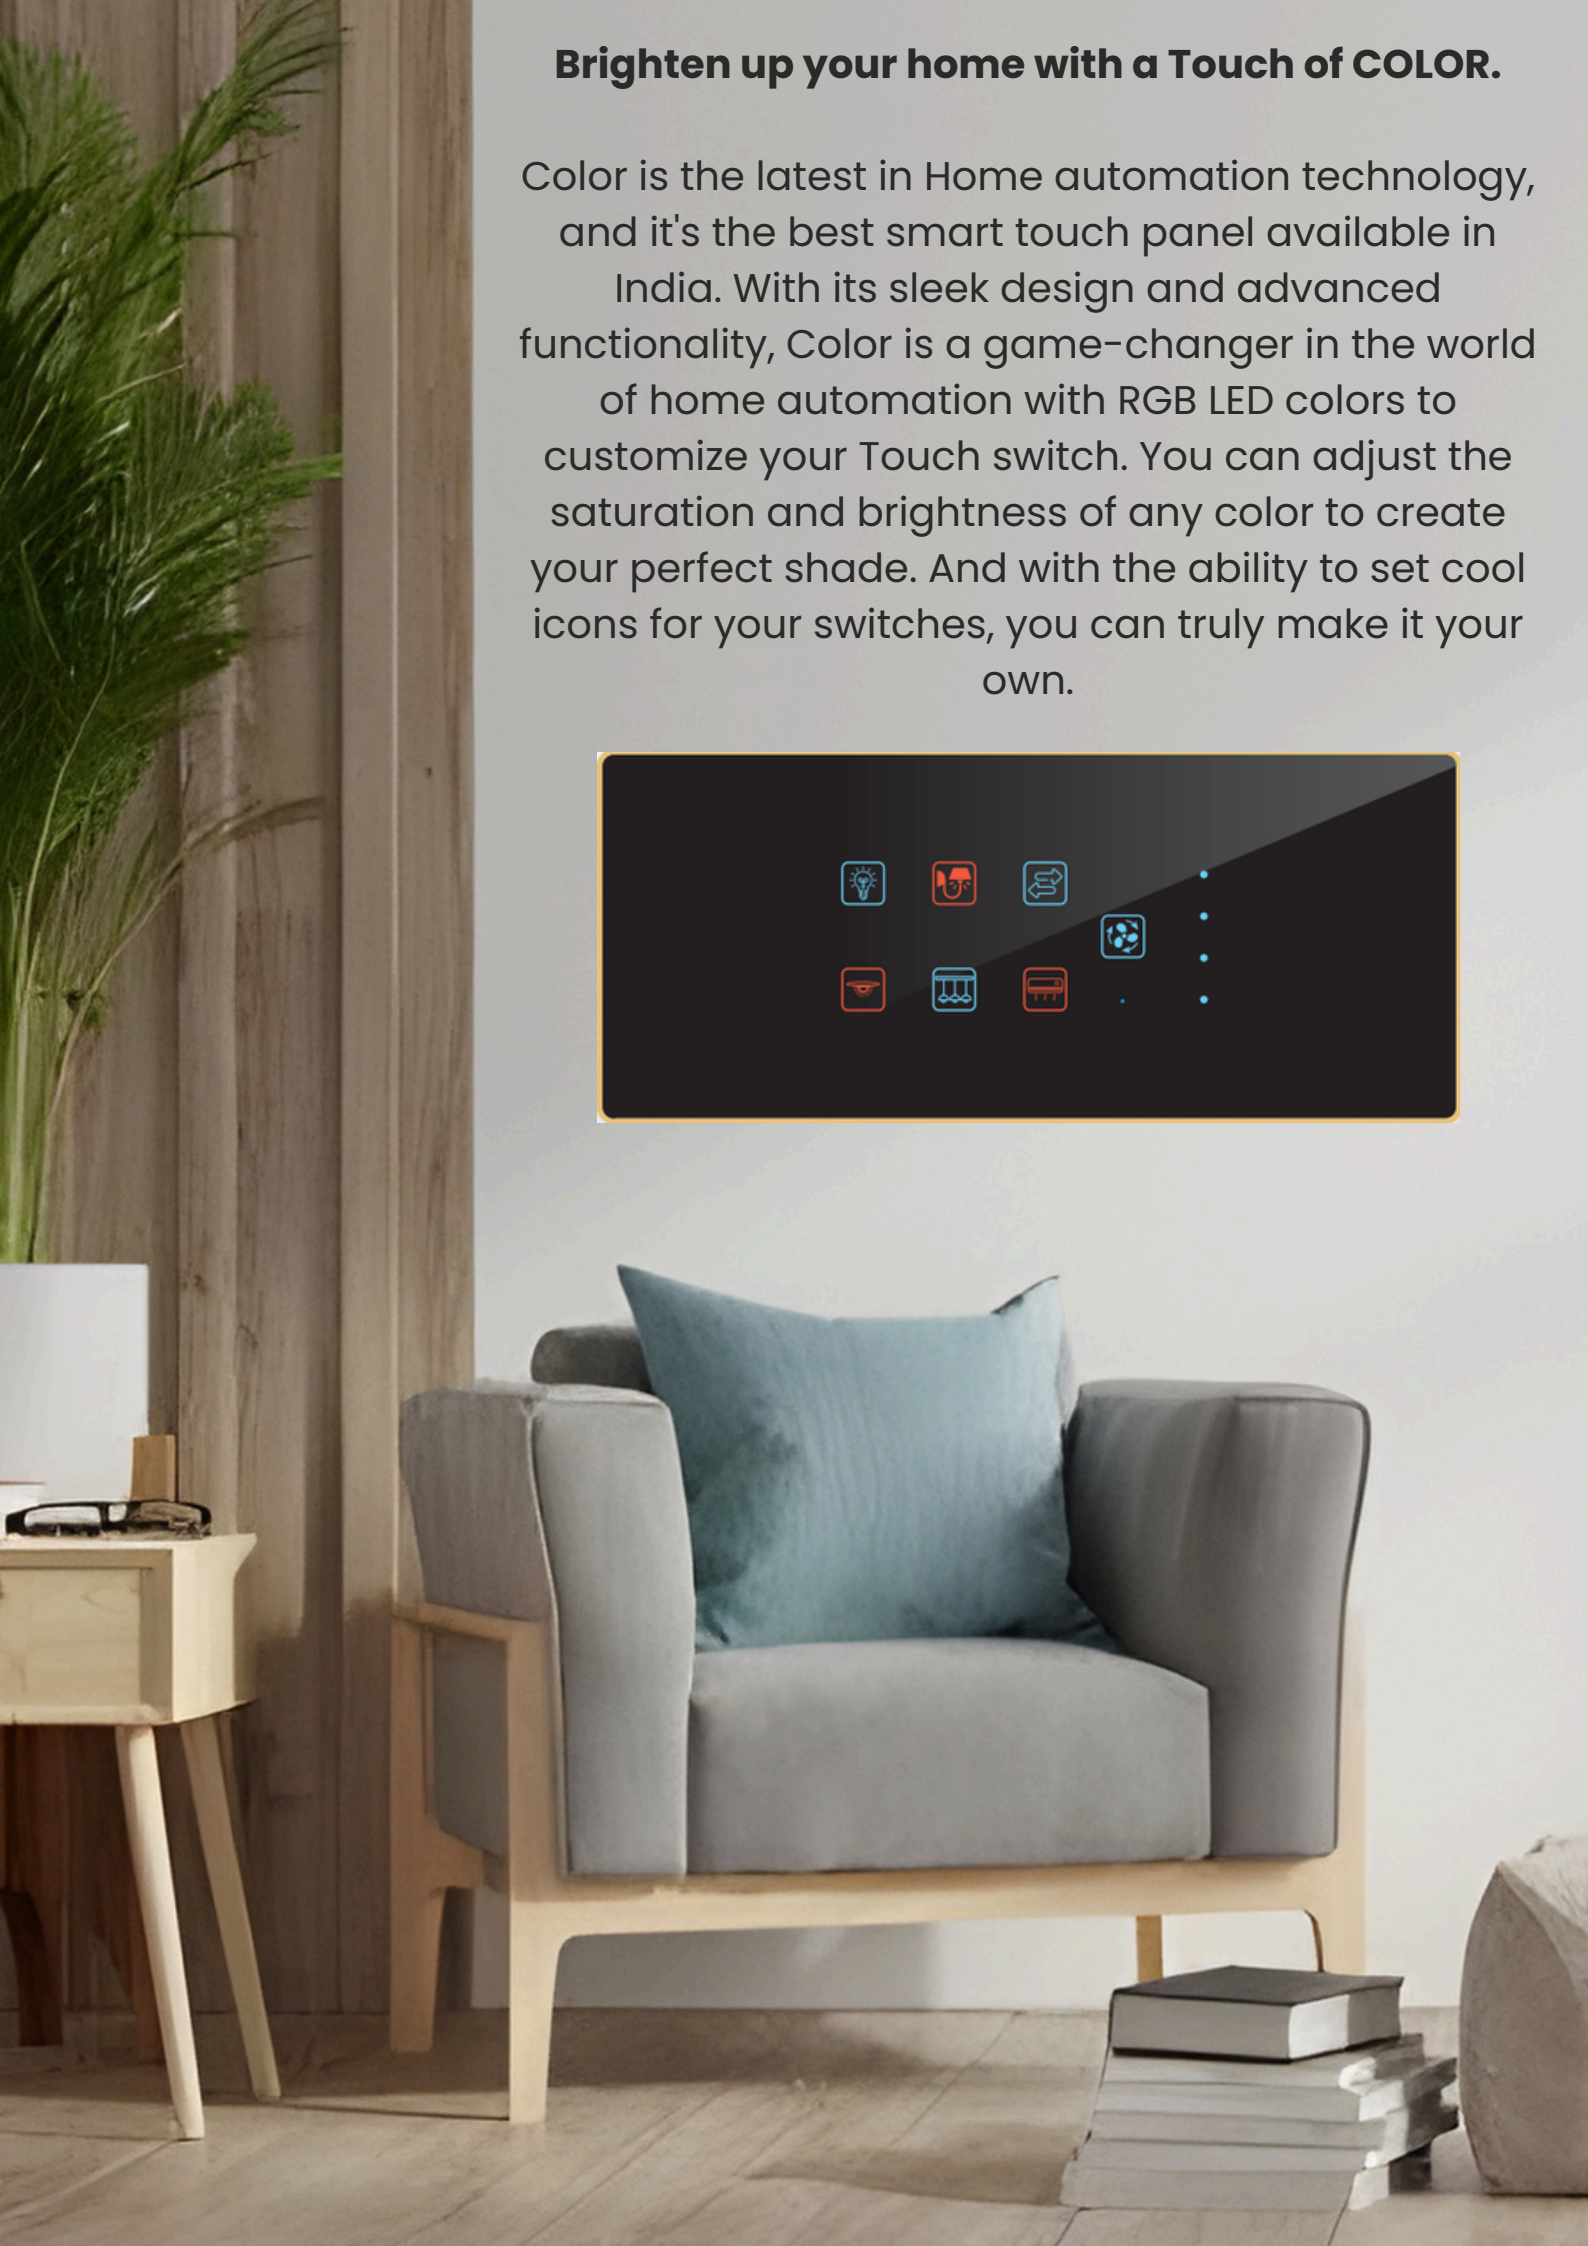

www.touchwoodinteriors.in

**TOUCHWOOD DESIGNS COLLABORATION
WITH DVE AUTOMATION**

Brighten up your home with a Touch of COLOR.

Color is the latest in Home automation technology, and it's the best smart touch panel available in India. With its sleek design and advanced functionality, Color is a game-changer in the world of home automation with RGB LED colors to customize your Touch switch. You can adjust the saturation and brightness of any color to create your perfect shade. And with the ability to set cool icons for your switches, you can truly make it your own.

AVAILABLE PLATE COLORS

AVAILABLE EDGE COLORS

EDGE

Edge Touch switches are made from premium materials like Acrylic and Glass Sleek Design with chrome finish border and also come in a variety of finishes, making them the perfect addition to any home or office décor. They are also highly durable and long-lasting, ensuring you get years of reliable and consistent performance.

AVAILABLE PLATE COLORS

BLACK GREY WHITE

AVAILABLE EDGE COLORS

SILVER BLACK GOLD ROSE GOLD

AI EDGE

Edge Touch switches are made from premium materials like Acrylic and Glass Sleek Design with chrome finish border and also come in a variety of finishes, making them the perfect addition to any home or office décor. They are also highly durable and long-lasting, ensuring you get years of reliable and consistent performance.