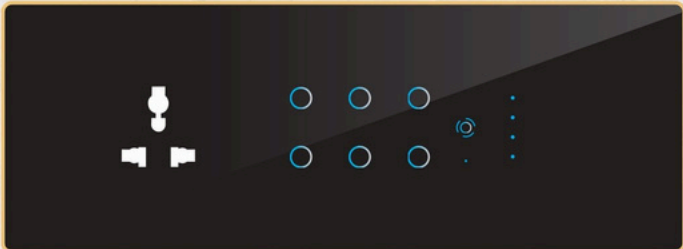

AVAILABLE PLATE COLORS

AVAILABLE EDGE COLORS

EDGE

Edge Touch switches are made from premium materials like Acrylic and Glass Sleek Design with chrome finish border and also come in a variety of finishes, making them the perfect addition to any home or office décor. They are also highly durable and long-lasting, ensuring you get years of reliable and consistent performance.

AVAILABLE PLATE COLORS

BLACK GREY WHITE

AVAILABLE EDGE COLORS

SILVER BLACK GOLD ROSE GOLD

AI EDGE

Edge Touch switches are made from premium materials like Acrylic and Glass Sleek Design with chrome finish border and also come in a variety of finishes, making them the perfect addition to any home or office décor. They are also highly durable and long-lasting, ensuring you get years of reliable and consistent performance.