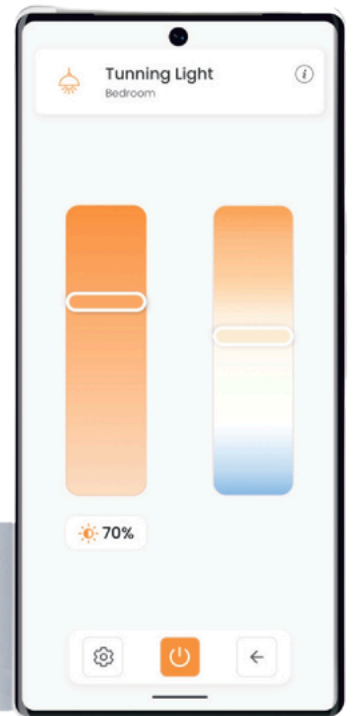

www.touchwoodinteriors.in

**TOUCHWOOD DESIGNS COLLABORATION
WITH DVE AUTOMATION**

Brighten up your home with a Touch of COLOR.

Color is the latest in Home automation technology, and it's the best smart touch panel available in India. With its sleek design and advanced functionality, Color is a game-changer in the world of home automation with RGB LED colors to customize your Touch switch. You can adjust the saturation and brightness of any color to create your perfect shade. And with the ability to set cool icons for your switches, you can truly make it your own.

AVAILABLE PLATE COLORS

AVAILABLE EDGE COLORS

EDGE

Edge Touch switches are made from premium materials like Acrylic and Glass Sleek Design with chrome finish border and also come in a variety of finishes, making them the perfect addition to any home or office décor. They are also highly durable and long-lasting, ensuring you get years of reliable and consistent performance.

AVAILABLE PLATE COLORS

BLACK GREY WHITE

AVAILABLE EDGE COLORS

SILVER BLACK GOLD ROSE GOLD

AI EDGE

Edge Touch switches are made from premium materials like Acrylic and Glass Sleek Design with chrome finish border and also come in a variety of finishes, making them the perfect addition to any home or office décor. They are also highly durable and long-lasting, ensuring you get years of reliable and consistent performance.

- 1 Select your panel
- 2 Select your material
- 3 Select your module size
- 4 Select your accessories
- 5 Select your icons
- 6 Select your panel colour
- 7 Select your frame colour

**Create your own Touch Panel
online with simple steps**