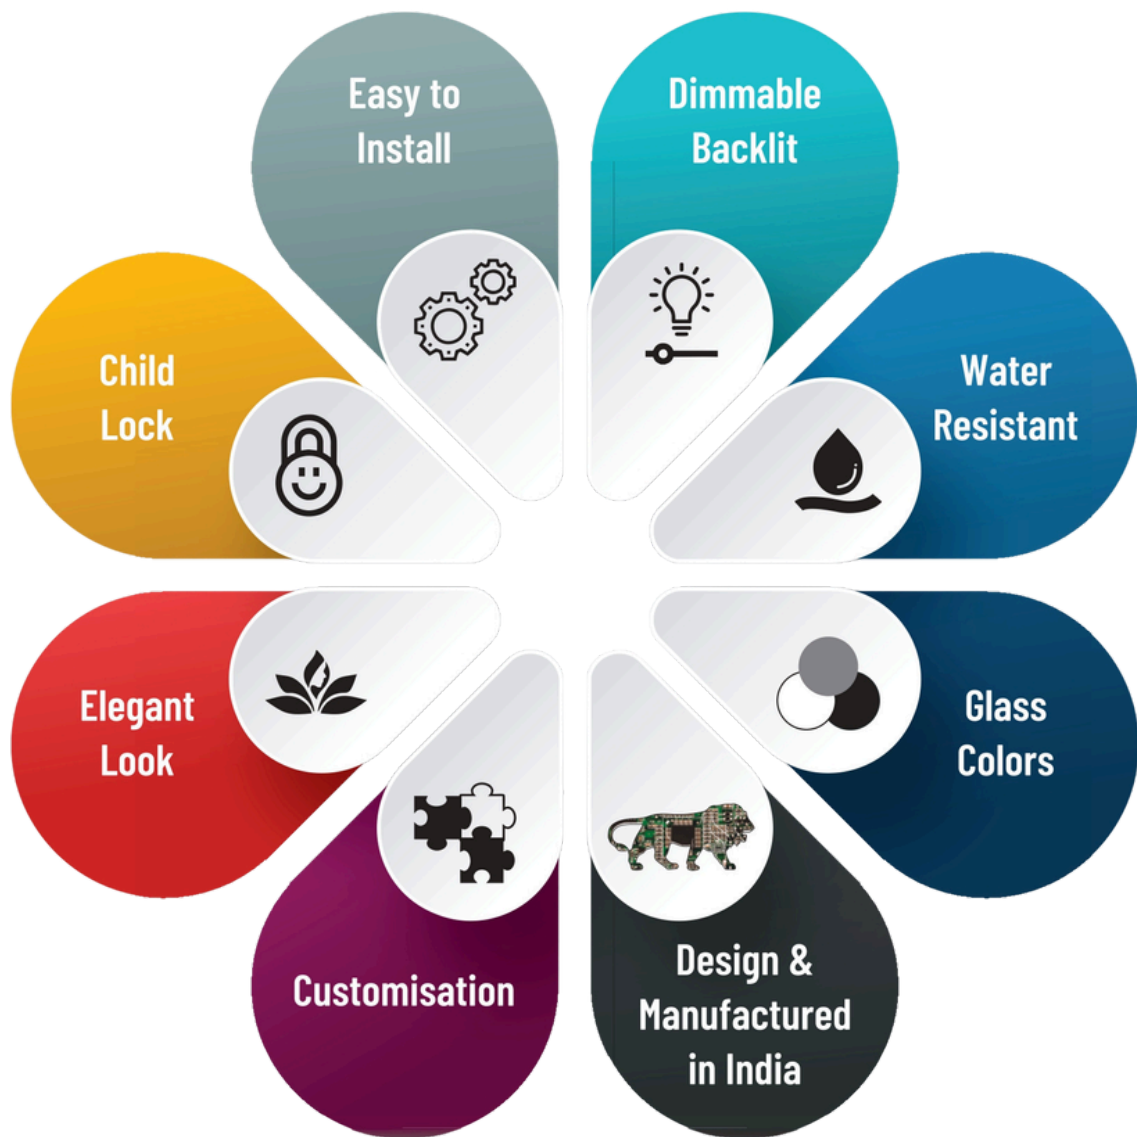

Touchwood Designs

Hopefarm Junction, No. 40/2, KNR Square, 4th Floor, Pattandura Agrahara, Whitefield Main Rd, Bengaluru, Karnataka 560066

www.touchwoodinteriors.in

+91 91089 66898

@touchwood__designs