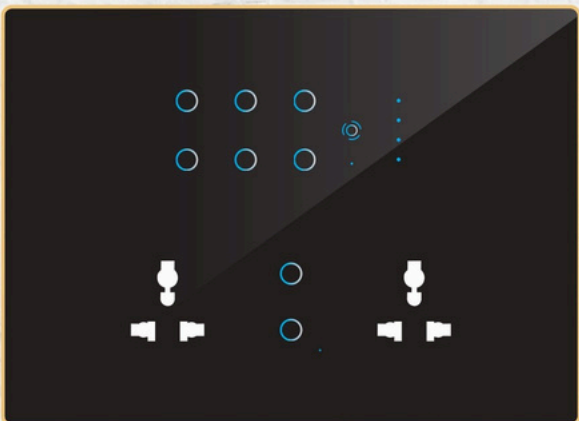

www.touchwoodinteriors.in

**TOUCHWOOD DESIGNS COLLABORATION
WITH DVE AUTOMATION**

Brighten up your home with a Touch of COLOR.

Color is the latest in Home automation technology, and it's the best smart touch panel available in India. With its sleek design and advanced functionality, Color is a game-changer in the world of home automation with RGB LED colors to customize your Touch switch. You can adjust the saturation and brightness of any color to create your perfect shade. And with the ability to set cool icons for your switches, you can truly make it your own.

AVAILABLE PLATE COLORS

AVAILABLE EDGE COLORS

EDGE

Edge Touch switches are made from premium materials like Acrylic and Glass Sleek Design with chrome finish border and also come in a variety of finishes, making them the perfect addition to any home or office décor. They are also highly durable and long-lasting, ensuring you get years of reliable and consistent performance.

AVAILABLE PLATE COLORS

BLACK GREY WHITE

AVAILABLE EDGE COLORS

SILVER BLACK GOLD ROSE GOLD

AI EDGE

Edge Touch switches are made from premium materials like Acrylic and Glass Sleek Design with chrome finish border and also come in a variety of finishes, making them the perfect addition to any home or office décor. They are also highly durable and long-lasting, ensuring you get years of reliable and consistent performance.