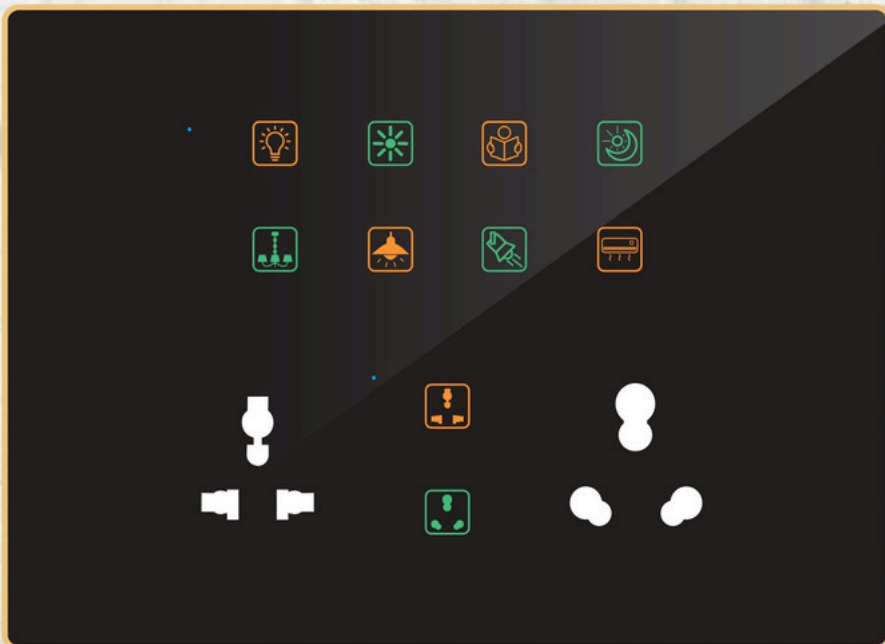

www.touchwoodinteriors.in

**TOUCHWOOD DESIGNS COLLABORATION
WITH DVE AUTOMATION**

Brighten up your home with a Touch of COLOR.

Color is the latest in Home automation technology, and it's the best smart touch panel available in India. With its sleek design and advanced functionality, Color is a game-changer in the world of home automation with RGB LED colors to customize your Touch switch. You can adjust the saturation and brightness of any color to create your perfect shade. And with the ability to set cool icons for your switches, you can truly make it your own.

AVAILABLE PLATE COLORS

AVAILABLE EDGE COLORS

EDGE

Edge Touch switches are made from premium materials like Acrylic and Glass Sleek Design with chrome finish border and also come in a variety of finishes, making them the perfect addition to any home or office décor. They are also highly durable and long-lasting, ensuring you get years of reliable and consistent performance.

AVAILABLE PLATE COLORS

BLACK GREY WHITE

AVAILABLE EDGE COLORS

SILVER BLACK GOLD ROSE GOLD

AI EDGE

Edge Touch switches are made from premium materials like Acrylic and Glass Sleek Design with chrome finish border and also come in a variety of finishes, making them the perfect addition to any home or office décor. They are also highly durable and long-lasting, ensuring you get years of reliable and consistent performance.