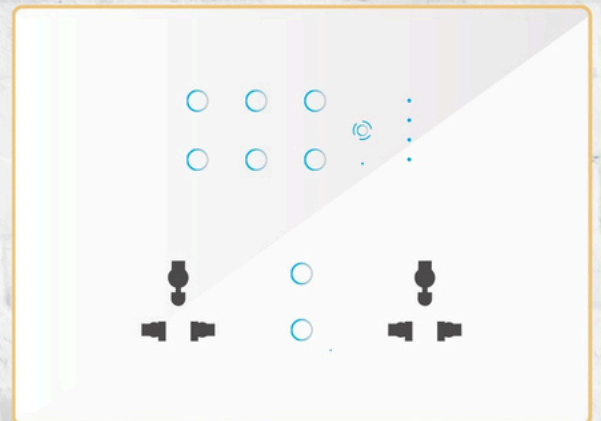

AVAILABLE PLATE COLORS

AVAILABLE EDGE COLORS

EDGE

Edge Touch switches are made from premium materials like Acrylic and Glass Sleek Design with chrome finish border and also come in a variety of finishes, making them the perfect addition to any home or office décor. They are also highly durable and long-lasting, ensuring you get years of reliable and consistent performance.

AVAILABLE PLATE COLORS

BLACK GREY WHITE

AVAILABLE EDGE COLORS

SILVER BLACK GOLD ROSE GOLD

AI EDGE

Edge Touch switches are made from premium materials like Acrylic and Glass Sleek Design with chrome finish border and also come in a variety of finishes, making them the perfect addition to any home or office décor. They are also highly durable and long-lasting, ensuring you get years of reliable and consistent performance.